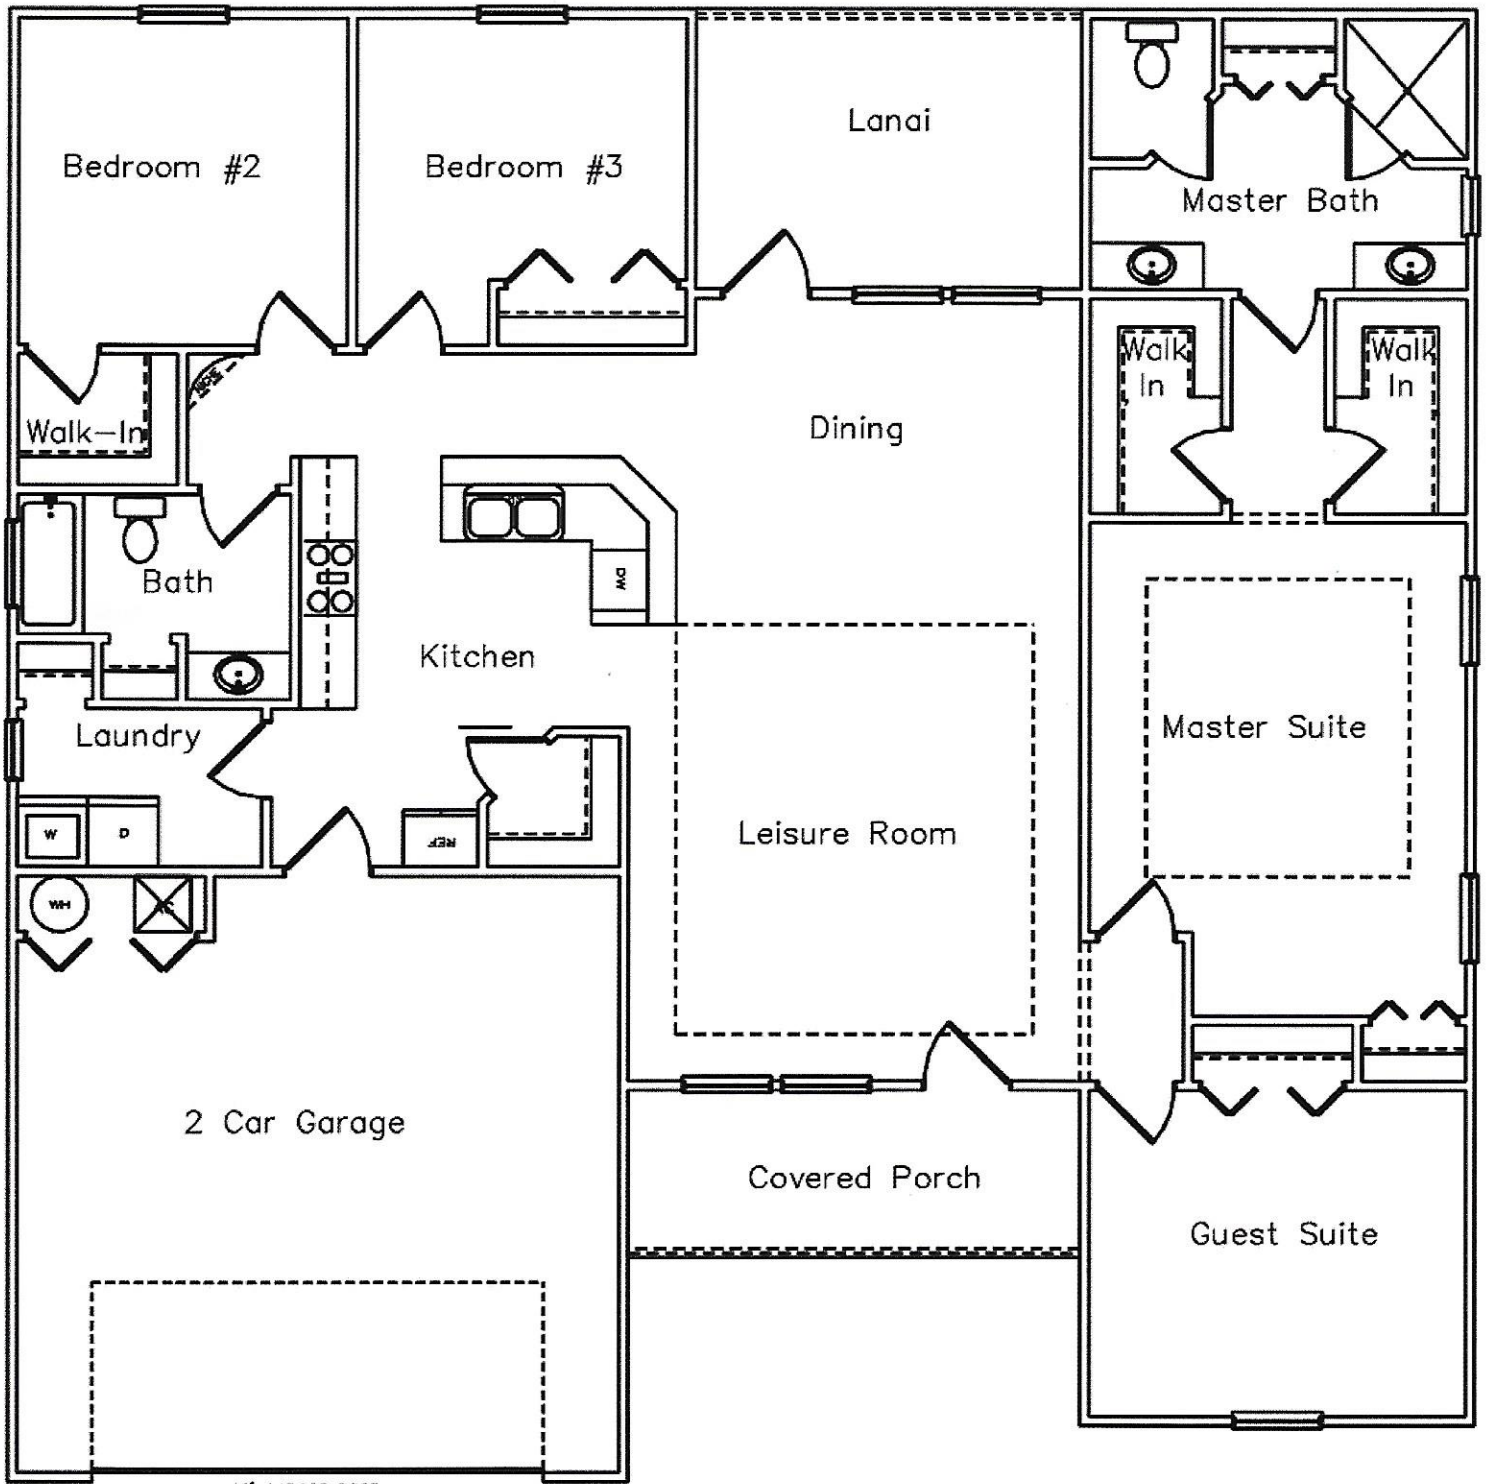

Features

Wide side yard and great front porch

Granite Countertops

Garage to kitchen entrance

Stainless Steel Appliances

Custom trim work

Trey Ceilings

Laminate Hardwood and Premium Carpeted Floors

(352) 262-7848 * (850) 890-1246

The Robert

1866 sf
 4 Bedrooms / 2 Baths