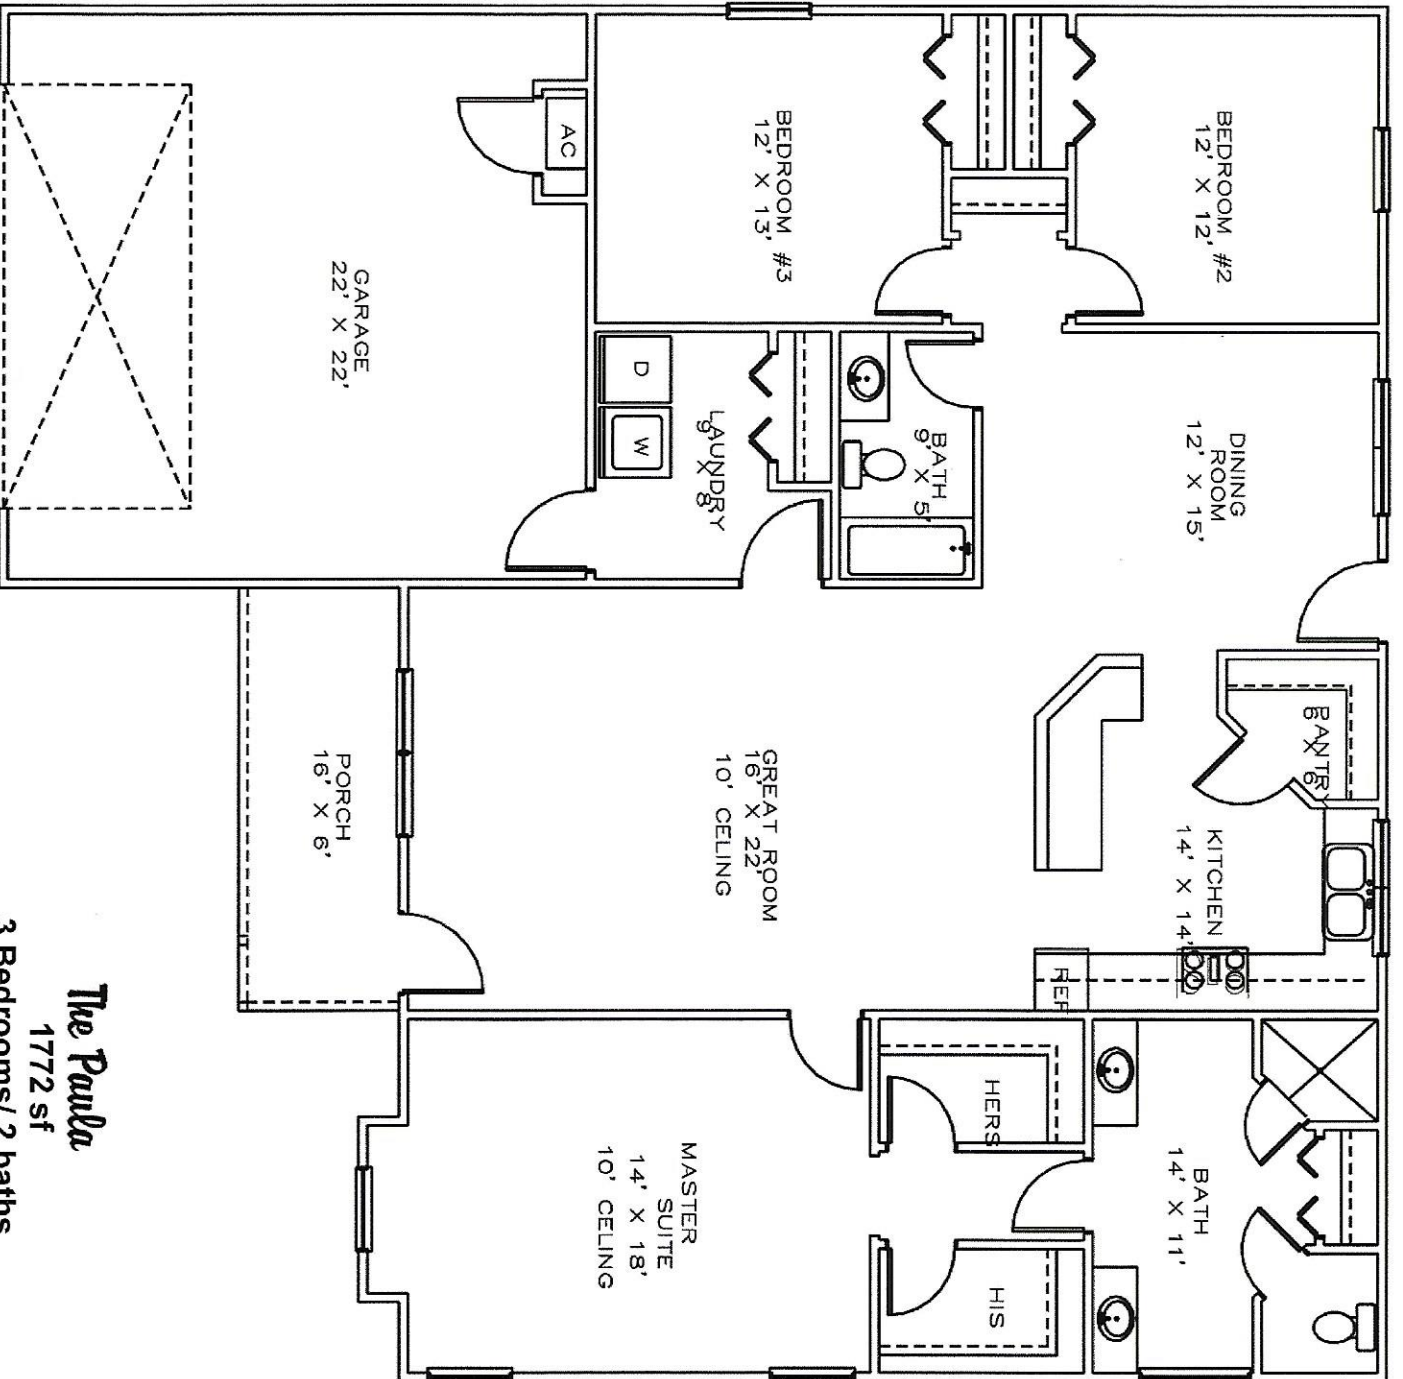

## Features

Ample side yard

Huge master bedroom

Abundant granite countertops

Stainless Steel Appliances

Crown Molding and premium trim work

Trey Ceilings

Laminate Hardwood Floors

Large utility room

Premium Landscaping

Finished and Painted Garage

Highly Energy Efficient

Luxury Master Bath (with soaker tub)

Soft-Close Cabinets and Drawers

School Directly Behind Neighborhood

Playground and Picnic Area in Neighborhood

Peaceful neighborhood, with easy commute, and wide lots

CALL TODAY TO SCHEDULE A SHOWING

(352) 262-7848 \* (850) 890-1246

**The Paula**  
 1772 sf  
 3 Bedrooms/ 2 baths