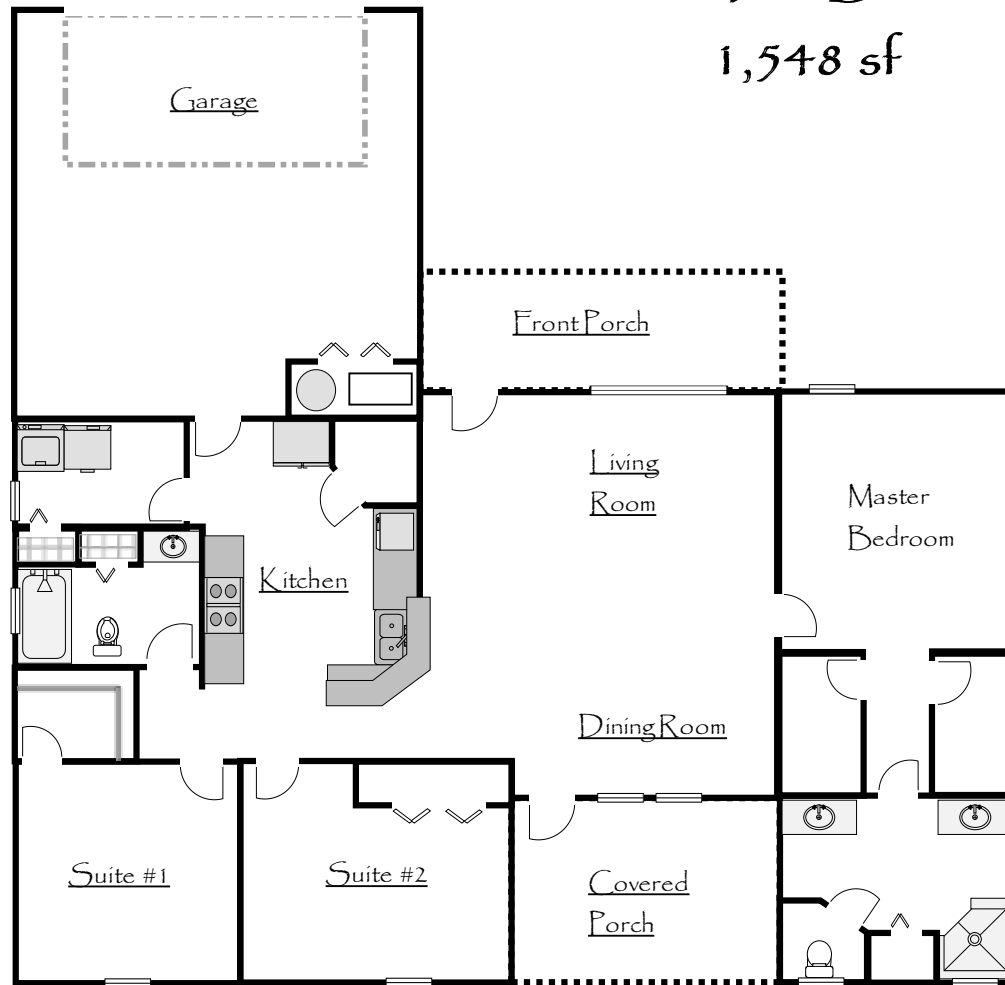

The Bella

1,548 sf

Site: Lot 135 and Lot 136	Drawing: 801506	Project: 0000416	Drawn:	Notes:	Bailey Estates High Springs, FL
Title: Bella Fall 2017	Scale: 1/4":1'0"	Date: Fall 2017			