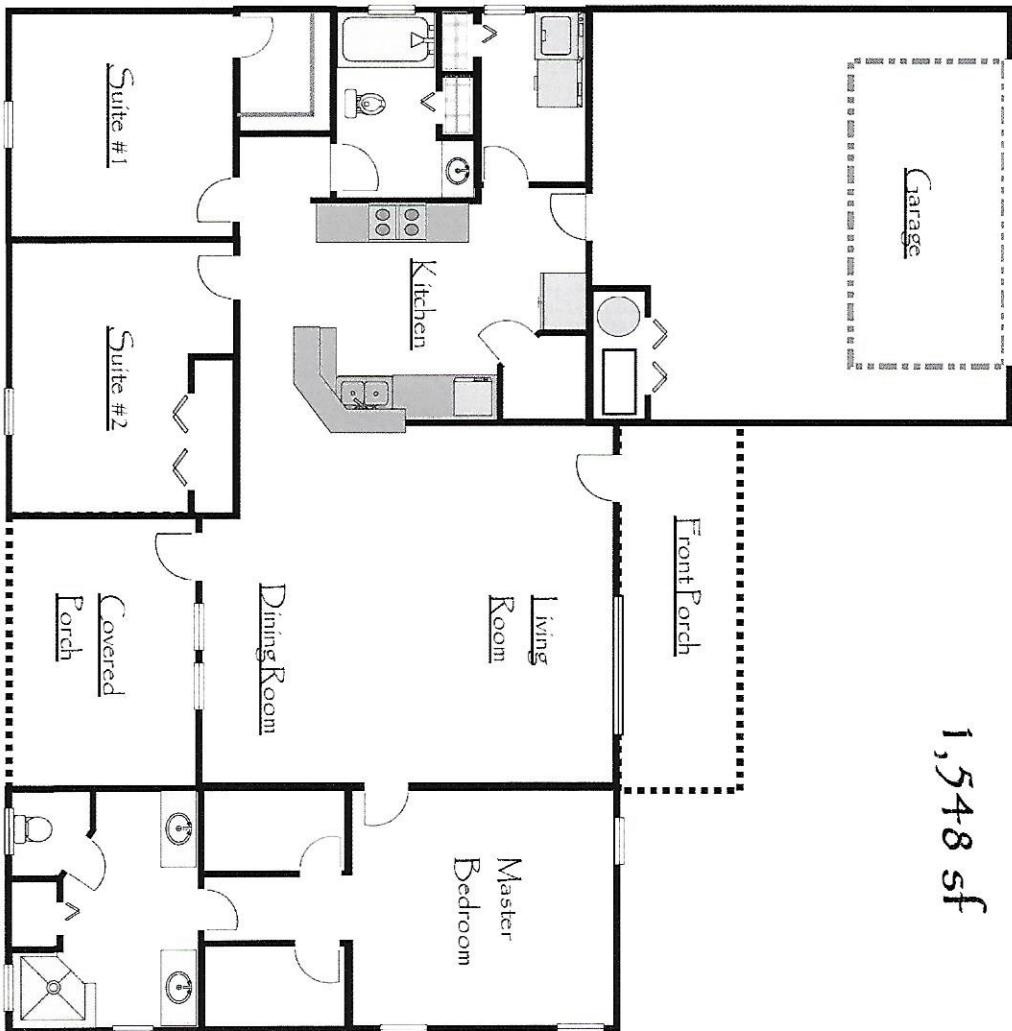

## Features

New- triple window front

Granite Countertops

Stainless Steel Appliances

Crown Molding and Premium trim work

Cathedral and 9' Ceilings

Laminate Hardwood Floors

Contemporary Lighting

# The Bella

1,548 sf

Site: Lot 135 and Lot 136

Drawing: 801506

Project: 0000416

Drawn:

Notes:

Bailey Estates  
High Springs, FL

Title:

Bella Fall 2017

Scale: 1/4" = 1'0"

Date: Fall 2017